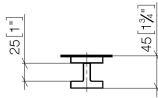

**Required miscellaneous**

---

**Attachment set for towel bar/tumbler mounting on two sides -** 12 351 970 90

## Door handle - Chrome

---

11 000 980

mm [inches]

**Door handle - Chrome**

11 000 980

**Spare parts list**

No.	Item Number	Name	Quantity used	Delivery time
1	09 30 30 170 90	screw	2	2
2	08 17 98 557-00	cover	1	10
3	04 31 11 113 00 90	pin	1	2
4	08 17 98 558-00	handle	1	10